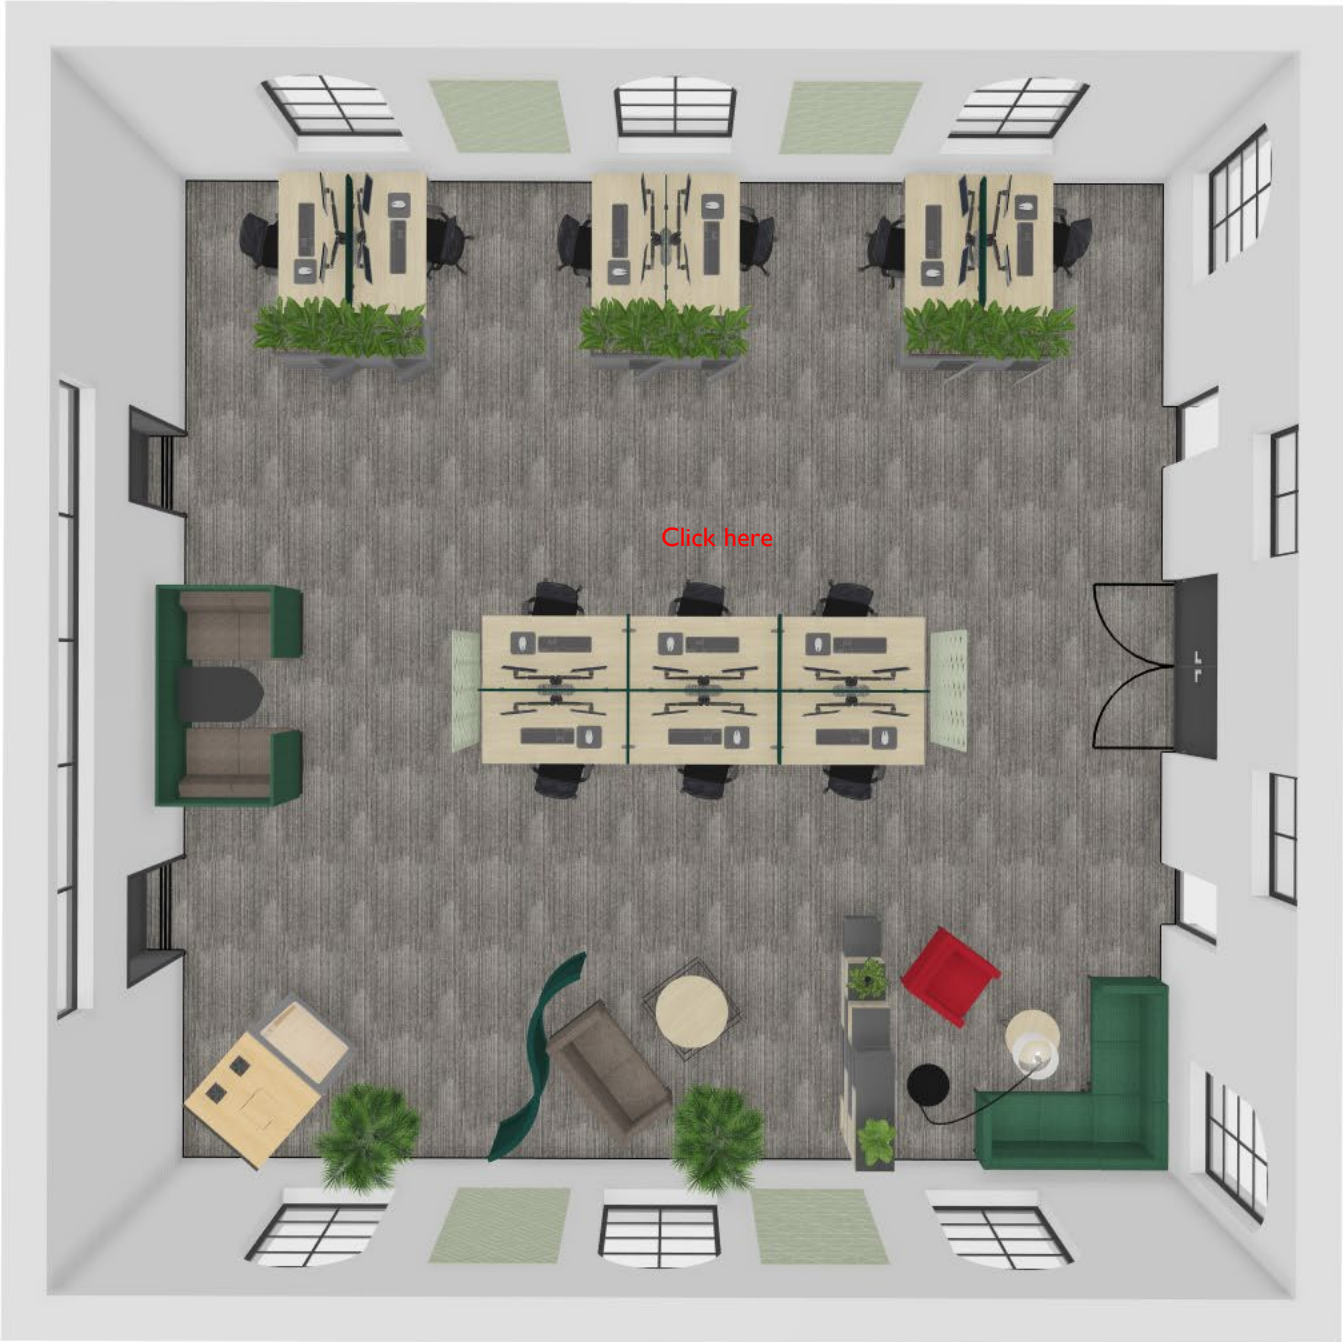

PROJECT PROPOSAL

Click here

KOALA ACOUSTIC

Koala Acoustic offers acoustic solutions that are not only aesthetically pleasing and functional, but also eco-friendly.

24 COLOUR OPTIONS

DESK SCREENS

**WORKSPACE
DIVIDERS**

WOOD SLATS

WALL PANELS

**FREESTANDING
SCREENS**